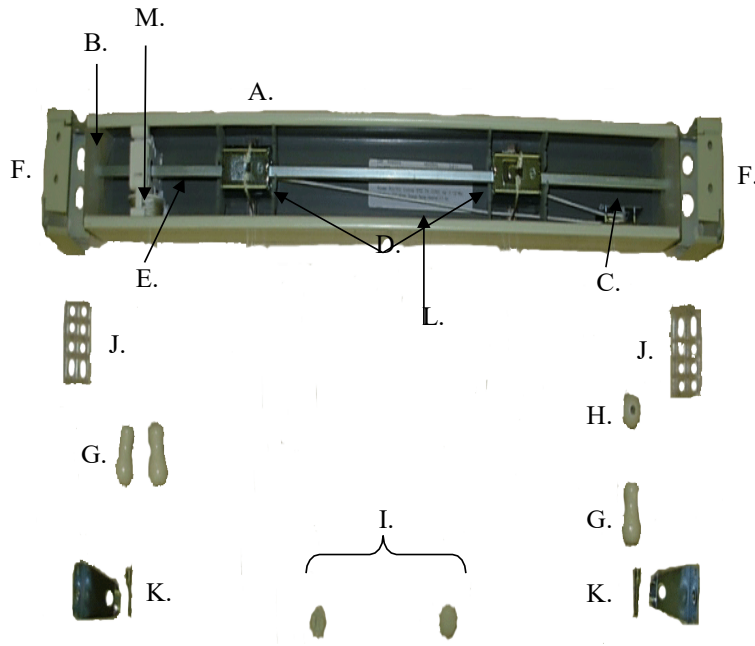

HORIZONTAL BLINDS

- **2 Inch and 2 1/2 Inch**

HOME DECOR

WHOLESALE FABRICATORS
Made in America

● Engineered and Basswood HORIZONTAL BLIND FEATURES

- 16 Popular Engineered Colors
- 17 Popular Basswood Colors
- Moisture Proof Engineered Wood Slats
- 3 1/4" Decorative Valance Standard (With Optional Upgrades)
- Heavy Gauge 2" x 2" Steel Headrail
- Color Coordinated Ladders and Cords
- Wand Tilt Standard, Optional Cord Tilt (With Child Safety Features)
- Control Location Options
(STD, REV, LL, RR, Center Tilt Only)
- Routeless Available for Maximum Privacy
- Limited Lifetime Warranty

HORIZONTAL BLIND DIAGRAMS

- A. 2" x 2" Headrail
- B. Headrail End Cap
- C. Metal Cord Lock
- D. Metal Double Locking Barrels
- E. Tilt Rod - Aluminum or Metal
- F. Mounting Brackets
- G. Tassels
- H. Breakaway Ball Joiner
- I. Bottom Rail Buttons
- J. 3/8" Spacers
- K. Hold Downs & Pins
- L. Information Label
- M. Tilt Controller

2-On-1 Blind

3-On-1 Blind

HORIZONTAL VALANCE OPTIONS

3 1/4" Deluxe Valance (Standard)

5" Basswood Valance (Optional)

3 1/2" Flat Valance (Optional)

HOME DECOR

WHOLESALE FABRICATORS
Made in America