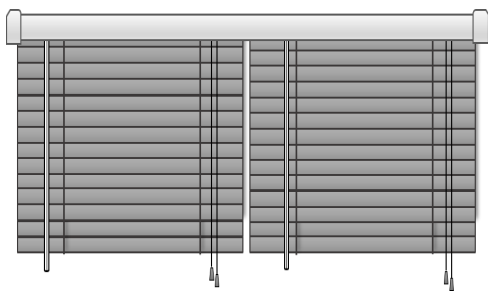

HORIZONTAL BLINDS

- **2 Inch and 2 1/2 Inch**

HOME DECOR

WHOLESALE FABRICATORS
Made in America

● Engineered and Basswood HORIZONTAL BLIND FEATURES

- 16 Popular Engineered Colors
- 17 Popular Basswood Colors
- Moisture Proof Engineered Wood Slats
- 3 1/4" Decorative Valance Standard (With Optional Upgrades)
- Heavy Gauge 2" x 2" Steel Headrail
- Color Coordinated Ladders and Cords
- Wand Tilt Standard, Optional Cord Tilt (With Child Safety Features)
- Control Location Options
(STD, REV, LL, RR, Center Tilt Only)
- Routeless Available for Maximum Privacy
- Limited Lifetime Warranty

HORIZONTAL BLIND DIAGRAMS

- A. 2" x 2" Headrail
- B. Headrail End Cap
- C. Metal Cord Lock
- D. Metal Double Locking Barrels
- E. Tilt Rod - Aluminum or Metal
- F. Mounting Brackets
- G. Tassels
- H. Breakaway Ball Joiner
- I. Bottom Rail Buttons
- J. 3/8" Spacers
- K. Hold Downs & Pins
- L. Information Label
- M. Tilt Controller

2-On-1 Blind

3-On-1 Blind

HORIZONTAL VALANCE OPTIONS

3 1/4" Deluxe Valance (Standard)

5" Basswood Valance (Optional)

3 1/2" Flat Valance (Optional)

HOME DECOR

WHOLESALE FABRICATORS
Made in America