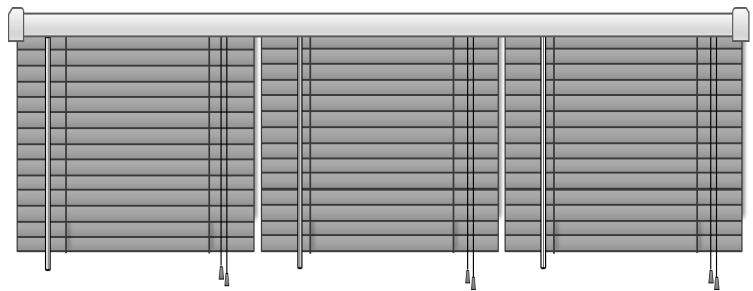

HORIZONTAL BLINDS

- **2 Inch and 2 1/2 Inch**

HOME DECOR

WHOLESALE FABRICATORS
Made in America

● Engineered and Basswood HORIZONTAL BLIND FEATURES

- 16 Popular Engineered Colors
- 17 Popular Basswood Colors
- Moisture Proof Engineered Wood Slats
- 3 1/4" Decorative Valance Standard (With Optional Upgrades)
- Heavy Gauge 2" x 2" Steel Headrail
- Color Coordinated Ladders and Cords
- Wand Tilt Standard, Optional Cord Tilt (With Child Safety Features)
- Control Location Options
(STD, REV, LL, RR, Center Tilt Only)
- Routeless Available for Maximum Privacy
- Limited Lifetime Warranty

HORIZONTAL BLIND DIAGRAMS

- A. 2" x 2" Headrail
- B. Headrail End Cap
- C. Metal Cord Lock
- D. Metal Double Locking Barrels
- E. Tilt Rod - Aluminum or Metal
- F. Mounting Brackets
- G. Tassels
- H. Breakaway Ball Joiner
- I. Bottom Rail Buttons
- J. 3/8" Spacers
- K. Hold Downs & Pins
- L. Information Label
- M. Tilt Controller

2-On-1 Blind

3-On-1 Blind

HORIZONTAL VALANCE OPTIONS

3 1/4" Deluxe Valance (Standard)

5" Basswood Valance (Optional)

3 1/2" Flat Valance (Optional)

HOME DECOR

WHOLESALE FABRICATORS
Made in America